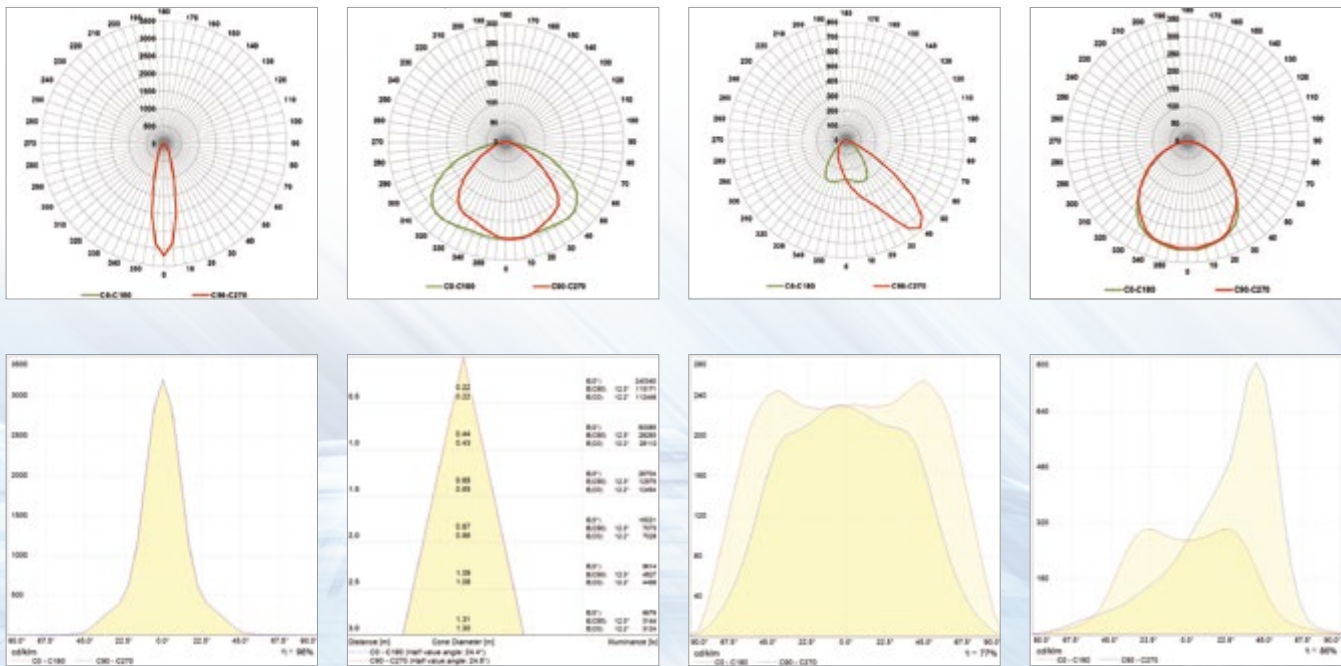

TECHNICAL ADVANTAGES:

- Light and technical parameters of the luminaire meet the requirements of the ČSN/STN EN 12464-1 standard.
- Maximum luminaire efficiency up to 91 %.
- Quick changeability of the individual luminaire components – PLUG-IN system.
- Easy and quick installation using connector system, low installation and maintenance costs.
- A++ Energy class.
- Electronic ballast OSRAM, HELVAR, BAG LED chips Samsung.

BASIC TECHNICAL PARAMETERS:

Type	Total input power of the luminaire (W)	Total luminous flux of the luminaire (lm)	Luminous efficacy of the luminaire (lm/W)	Luminous flux of the light source (lm)	Luminous efficacy of the light source (lm/W)	Efficiency (%)
ALPHA LED PROJECTOR FLOODLIGHT 45	45	4 550	101	5 750	128	79
ALPHA LED PROJECTOR FLOODLIGHT 70 ASYM/UP	70	8 500-8 800	121-126	9 900	141	86-89
ALPHA LED PROJECTOR FLOODLIGHT 90 ASYM/UP	90	10 600-10 900	118-121	12 700	141	83-86
ALPHA LED PROJECTOR FLOODLIGHT 125 ASYM/UP	125	14 400-14 700	115-118	17 500	140	82-84
ALPHA LED PROJECTOR FLOODLIGHT 150, -, 30, 45, 60, 90	150	17 000-25 000	113-120	19 000-29 500	127-135	79-91
ALPHA LED PROJECTOR FLOODLIGHT 180, -, 30, 45, 60, 90	180	21 000-31 000	110-125	25 000-34 500	105-115	79-91
ALPHA LED PROJECTOR FLOODLIGHT 200, -, 30, 45, 60, 90	200	29 500-34 000	105-115	28 000-38 000	105-115	79-91
ALPHA LED PROJECTOR STREET 250 / 30°, 45°, 60°, 120°	250	33 500	134	37 500	150	89

LUMINANCE CURVES ALPHA LED PROJECTOR FLOODLIGHT: