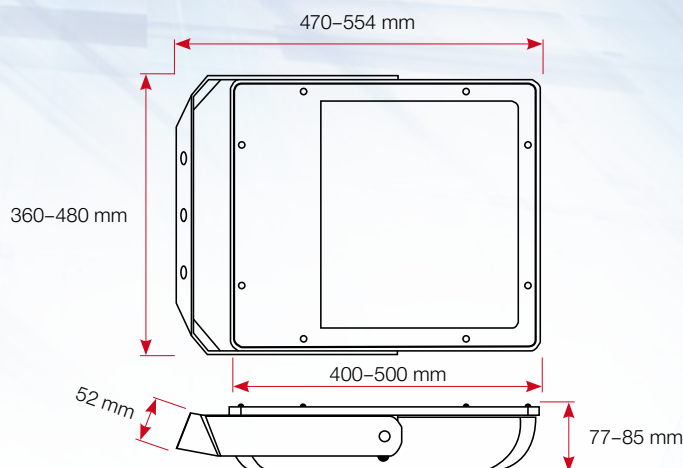

BASIC TECHNICAL PARAMETERS:

Type	Total input power of the luminaire (W)	Total luminous flux of the luminaire (lm)	Luminous efficacy of the luminaire (lm/W)	Luminous flux of the light source (lm)	Luminous efficacy of the light source (lm/W)	Efficiency (%)
ALPHA LED PROJECTOR FLOODLIGHT 45	45	4 550	101	5 750	128	79
ALPHA LED PROJECTOR FLOODLIGHT 70 ASYM/UP	70	8 500-8 800	121-126	9 900	141	86-89
ALPHA LED PROJECTOR FLOODLIGHT 90 ASYM/UP	90	10 600-10 900	118-121	12 700	141	83-86
ALPHA LED PROJECTOR FLOODLIGHT 125 ASYM/UP	125	14 400-14 700	115-118	17 500	140	82-84
ALPHA LED PROJECTOR FLOODLIGHT 150, -, 30, 45, 60, 90	150	17 000-25 000	113-120	19 000-29 500	127-135	79-91
ALPHA LED PROJECTOR FLOODLIGHT 180, -, 30, 45, 60, 90	180	21 000-31 000	110-125	25 000-34 500	105-115	79-91
ALPHA LED PROJECTOR FLOODLIGHT 200, -, 30, 45, 60, 90	200	29 500-34 000	105-115	28 000-38 000	105-115	79-91
ALPHA LED PROJECTOR STREET 250 / 30°, 45°, 60°, 120°	250	33 500	134	37 500	150	89

LUMINANCE CURVES ALPHA LED PROJECTOR FLOODLIGHT:

DIMENSIONS:

LUMINAIRE DETAILS:

Color design: Black RAL 90005, Grey 7035

Reference photo:
UNOMEDICAL s.r.o. (Convatec)

Výrobce – dodavatel
Manufacturer – Supplier:
AlphaLighting CZ s.r.o.
Nám. T. G. Masaryka 1280, 760 01 Zlín
Česká republika/Czech Republic
Tel./Phone: +420 777 774 749
+420 777 774 750
Email: info@alphalighting.cz
www.alphalighting-led.com